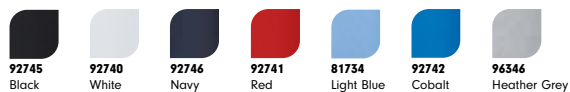

JUNIOR ESSENTIAL

CODE	STYLE	COLOUR	PRICE	S (32"/81cm)	M (34"/86cm)	L (36"/91cm)	XL (38"/97cm)
92742	Stretch Pique Solid	Cobalt	499.-				
92745	Stretch Pique Solid	Black	499.-				
92746	Stretch Pique Solid	Navy	499.-