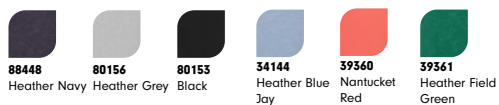

PERFORMANCE GOLF APPAREL

MEN'S ESSENTIAL

SKU	STYLE	COLOUR	PRICE	XS	S	M	L	XL	2XL	3XL	4XL
90146	Chill-Out Pullover	Black	1199:-								
90147	Chill-Out Pullover	Navy	1199:-								
90149	Chill-Out Pullover	Heather Grey	1199:-								

PERFORMANCE GOLF APPAREL

MEN'S ESSENTIAL

SKU	STYLE	COLOUR	PRICE	XS	S	M	L	XL	2XL	3XL	4XL
39355	FJ Wordmark Chill-Out	Black	1299:-								
39356	FJ Wordmark Chill-Out	Navy	1299:-								
39356	FJ Wordmark Chill-Out	Grey	1299:-								

PERFORMANCE GOLF APPAREL

MEN'S ESSENTIAL

SKU	STYLE	COLOUR	PRICE	XS	S	M	L	XL	2XL	3XL	4XL
80156	Lightweight Hoodie	Black	1299:-								
80153	Lightweight Hoodie	Navy	1299:-								

MEN'S ESSENTIAL

90129
Black

90130
Navy

90131
Heather Charcoal

SKU	STYLE	COLOUR	PRICE	XS	S	M	L	XL	2XL	3XL	4XL
90129	V-Neck Pullover	Black	1199:-								
90130	V-Neck Pullover	Navy	1199:-								

MEN'S ESSENTIAL

90137
Black

90138
Navy

90139
Heather Charcoal