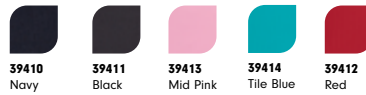

90130
Navy

90131
Heather Charcoal

SKU	STYLE	COLOUR	PRICE	XS	S	M	L	XL	2XL	3XL	4XL
90129	V-Neck Pullover	Black	1199:-								
90130	V-Neck Pullover	Navy	1199:-								

MEN'S ESSENTIAL

90137
Black

90138
Navy

90139
Heather Charcoal

PERFORMANCE GOLF APPAREL

WOMEN'S ESSENTIAL

SKU	STYLE	COLOUR	PRICE	2XS	XS	S	M	L	XL	2XL
88492	Stretch Pique Solid	Black	699:-							
88494	Stretch Pique Solid	Navy	699:-							
88497	Stretch Pique Solid	Hot Pink	699:-							

WOMEN'S ESSENTIAL

SKU	STYLE	COLOUR	PRICE	2XS	XS	S	M	L	XL	2XL
39406	Sleeveless Lisle	White	849:-							
39407	Sleeveless Lisle	Navy	849:-							
39408	Sleeveless Lisle	Hot Pink	849:-							
39409	Sleeveless Lisle	Desert Peach	849:-							

WOMEN'S ESSENTIAL

SKU	STYLE	COLOUR	PRICE	XS	S	M	L	XL	2XL
39410	Full-Zip Rib Midlayer	Navy	1299.-						
39411	Full-Zip Rib Midlayer	Black	1299.-						
39413	Full-Zip Rib Midlayer	Mid Pink	1299.-						

WOMEN'S ESSENTIAL