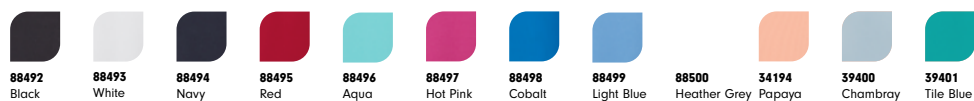

90130
Navy

90131
Heather Charcoal

SKU	STYLE	COLOUR	PRICE	XS	S	M	L	XL	2XL	3XL	4XL
90129	V-Neck Pullover	Black	1199:-								
90130	V-Neck Pullover	Navy	1199:-								

MEN'S ESSENTIAL

90137
Black

90138
Navy

90139
Heather Charcoal

SKU	STYLE	COLOUR	PRICE	XS	S	M	L	XL	2XL	3XL	4XL
90137	Half-Zip Pullover	Black	1299:-								
90138	Half-Zip Pullover	Navy	1299:-								
90139	Half-Zip Pullover	Heather Charcoal	1299:-								

PERFORMANCE GOLF APPAREL

PERFORMANCE GOLF APPAREL

WOMEN'S ESSENTIAL

SKU	STYLE	COLOUR	PRICE	2XS	XS	S	M	L	XL	2XL
88492	Stretch Pique Solid	Black	699:-							
88494	Stretch Pique Solid	Navy	699:-							
88497	Stretch Pique Solid	Hot Pink	699:-							

WOMEN'S ESSENTIAL

SKU	STYLE	COLOUR	PRICE	2XS	XS	S	M	L	XL	2XL
39406	Sleeveless Lisle	White	849:-							
39407	Sleeveless Lisle	Navy	849:-							
39408	Sleeveless Lisle	Hot Pink	849:-							
39409	Sleeveless Lisle	Desert Peach	849:-							